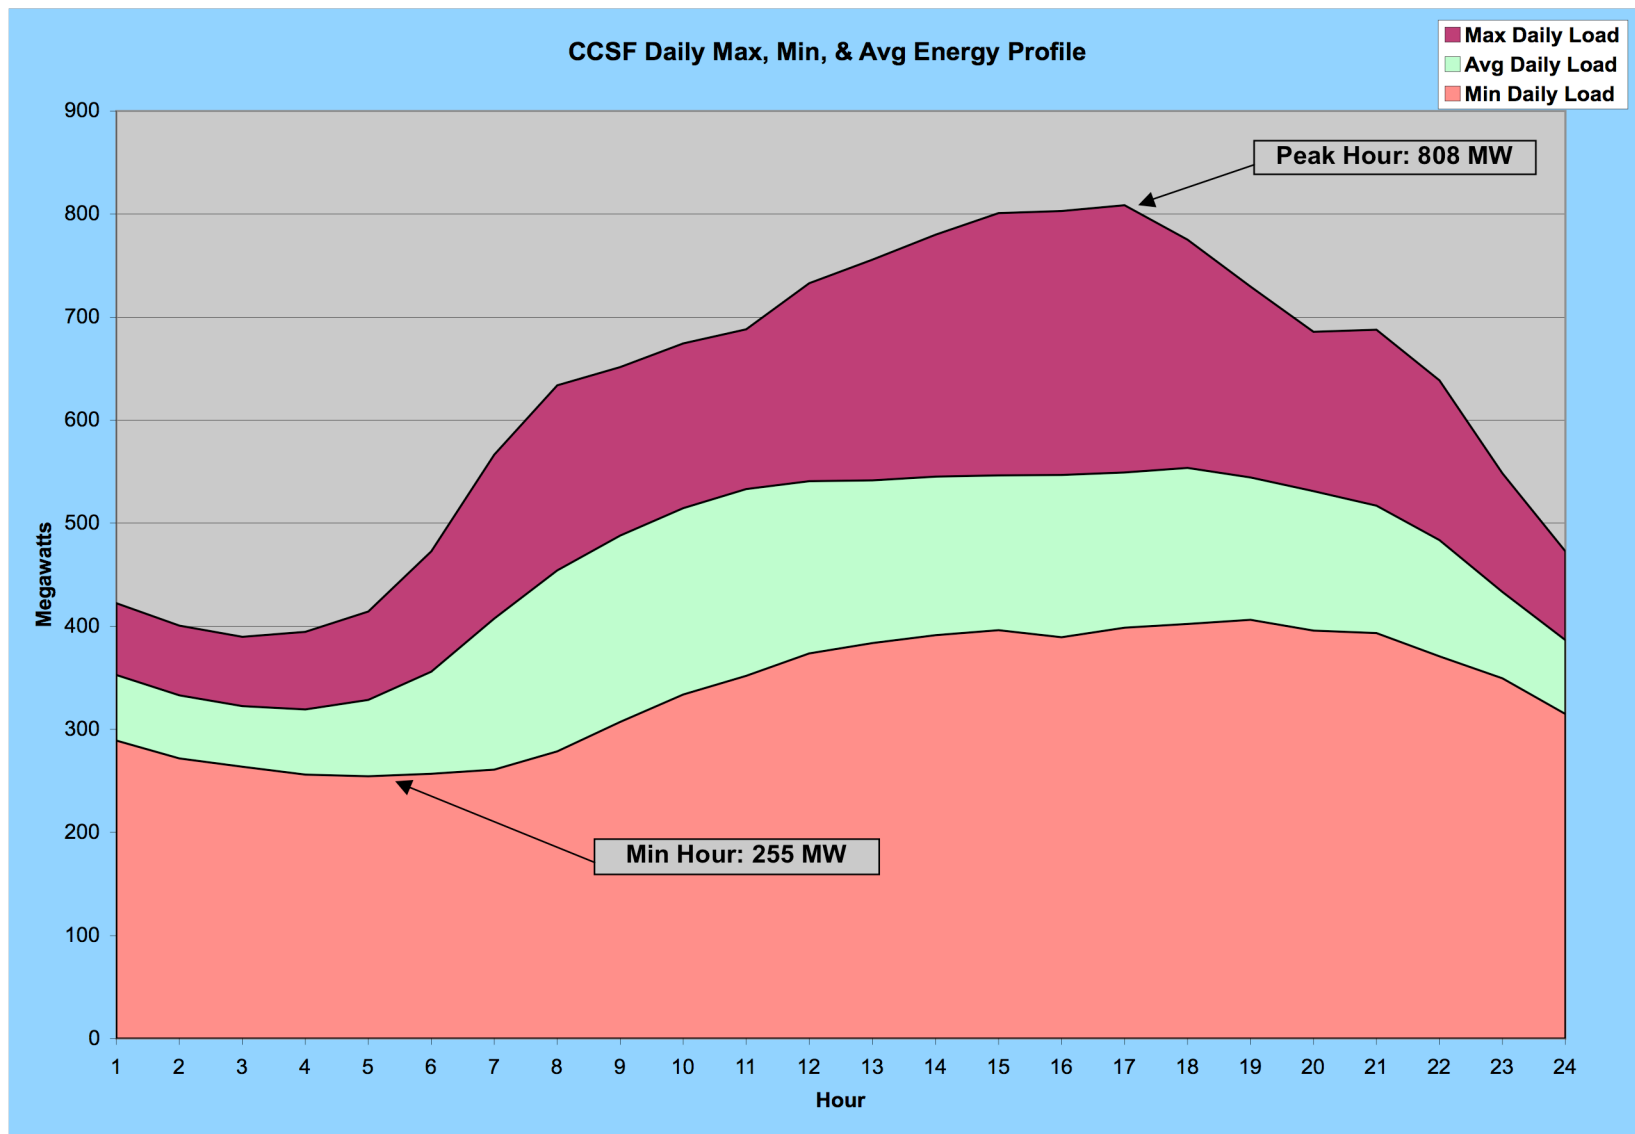

Exhibit 6-4: CCSF Daily Max, Min, and Avg Energy Profile 2003

April 17, 2007